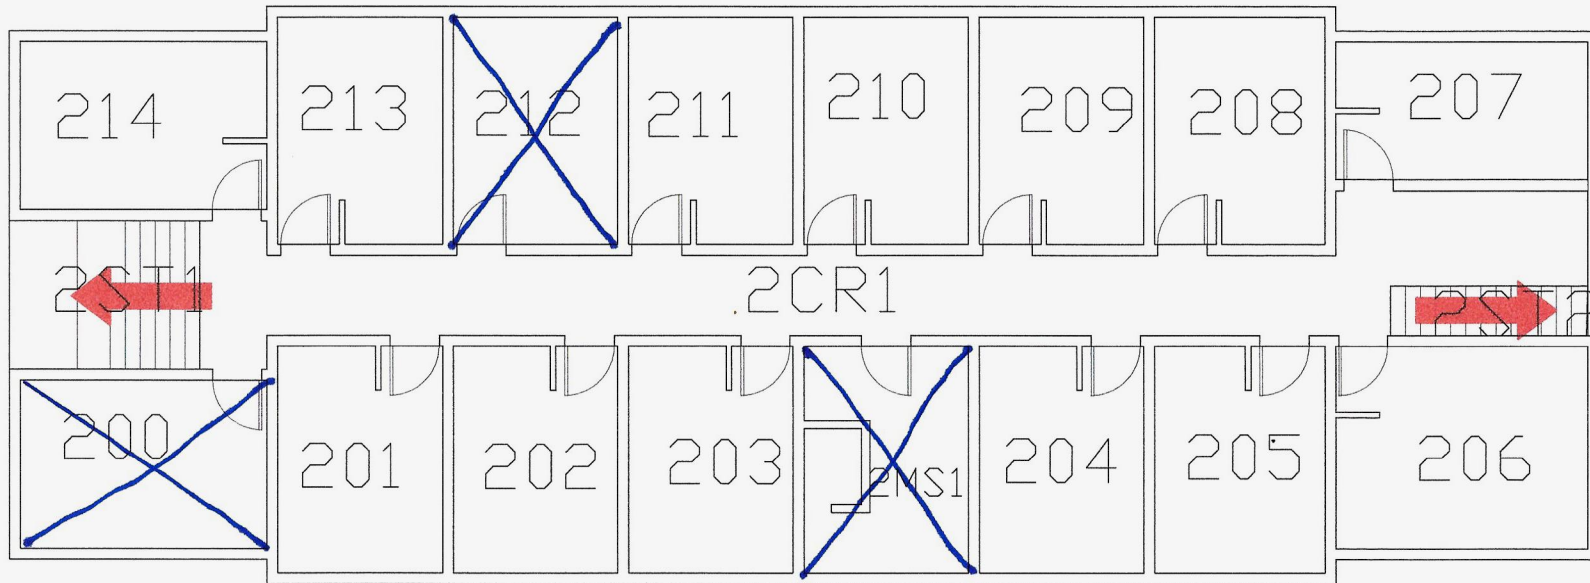

R0228
01
External
5,543.06

TKE House
1107 N State St
Rolla, MO 65409

Bldg Code: R0228
Issue Date: 06/20/2016
Sheet Size: LETTER
Scale: 3/32" = 1'-0"

First Floor
Sheet 1 of 4

TKE House
1107 N State Street
Rolla, MO 65409

R0228
02
External
3,288.33

Bldg Code: R0228
Issue Date: 06/20/2016
Sheet Size: LETTER
Scale: 3/32" = 1'-0"

Second Floor
Sheet 2 of 4

R0228
 03
 External
 2,280.00

TKE House
 1107 N. State St.
 Rolla, MO 65409

Bldg Code: R0228
 Issue Date: 06/20/2016
 Sheet Size: LETTER
 Scale: 3/32" = 1'-0"

Third Floor
 Sheet 3 of 4