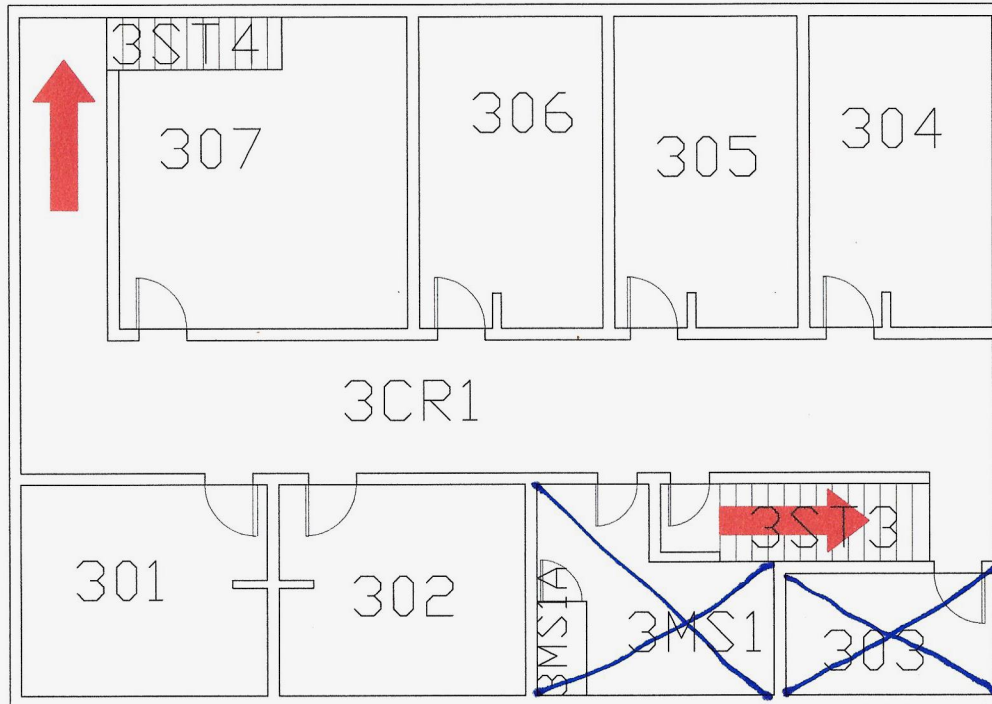

R0228
01
External
5,543.06

TKE House
1107 N State St
Rolla, MO 65409

Bldg Code: R0228
Issue Date: 06/20/2016
Sheet Size: LETTER
Scale: 3/32" = 1'-0"

First Floor
Sheet 1 of 4

TKE House
1107 N State Street
Rolla, MO 65409

R0228
02
External
3,288.33

Bldg Code: R0228
Issue Date: 06/20/2016
Sheet Size: LETTER
Scale: 3/32" = 1'-0"

Second Floor
Sheet 2 of 4

R0228
 03
 External
 2,280.00

TKE House
 1107 N. State St.
 Rolla, MO 65409

Bldg Code: R0228
 Issue Date: 06/20/2016
 Sheet Size: LETTER
 Scale: 3/32" = 1'-0"

Third Floor
 Sheet 3 of 4